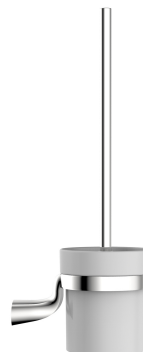

SACO | wall-mounted toilet brush

Finish: chrome (CR)

SACO accessories collection stands out with its exceptional look based on gentle rounds. Its design relies on a delicate line and sophisticated details in a streamlined shape.

Chrome is a versatile finishing in a silvery colour, with the perfectly even and lustrous surface.

Technologies

The product is coated using the advanced electroplating technology which guarantees durability, offers good resistance to mechanical damage and facilitates cleaning.

The product is made of high quality A-grade brass.

Dziesięć lat gwarancji na szczelność korpusu w bateriach łazienkowych.

Specification

- wall-mounted
- brass and ceramic
- width: 10 cm, height: 35 cm, distance from the wall: 15 cm