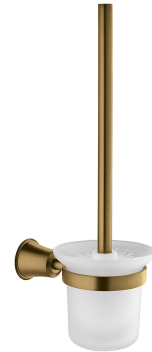

ART LINE | wall-mounted toilet brush

Finish: brushed antique bronze (BR)

ART LINE accessories collection is characterized by slender contours, delicate lines and sophisticated details. It is distinguished by classic, stylized elements, kept in a romantic aesthetics.

Antique bronze is an original finishing in a golden-brown shade, with a brushed texture and vintage character.

Technologies

The product is made of high quality A-grade brass.

Specification

- wall-mounted
- brass and frosted glass
- width: 12 cm, height: 37 cm, distance from the wall: 17 cm