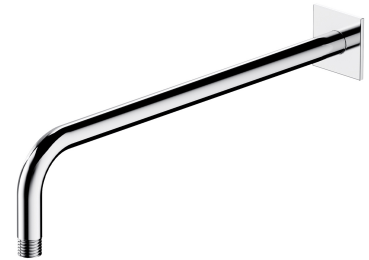

## SHOWER ARM | wall-mounted shower arm, 40 cm

---

Finish: polished chrome (CR)

## Flow characteristics

---

- working pressure 1-5 bar

## Specification

---

- brass
- length: 40 cm
- 1/2" water connection
- 1/2" shower head connection