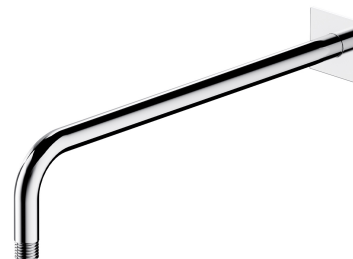

SHOWER ARM | wall-mounted shower arm, 40 cm

Finish: polished chrome (CR)

Technologies

The product's coating, made using advanced galvanization technology, is durable and easy to clean.

The product is made of high quality A-grade brass.

Flow characteristics

- working pressure 1-5 bar

Specification

- brass
- length: 40 cm
- 1/2" water connection
- 1/2" shower head connection