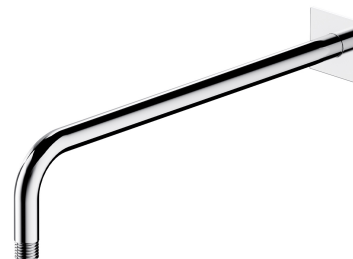

SHOWER ARM | wall-mounted shower arm, 40 cm

Finish: chrome (CR)

Technologies

The product is coated using the advanced electroplating technology which guarantees durability, offers good resistance to mechanical damage and facilitates cleaning.

The product is made of high quality A-grade brass.

Flow characteristics

- working pressure 1-5 bar

Specification

- brass
- length: 40 cm
- 1/2" water connection
- 1/2" shower head connection