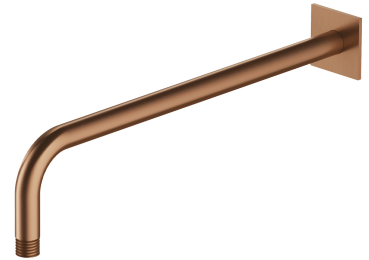

SHOWER ARM | wall-mounted shower arm, 40 cm

Finish: brushed copper (CPB)

Technologies

The product is coated using the advanced PVD technology which guarantees the highest possible durability and facilitates cleaning.

The product is made of high quality A-grade brass.

Flow characteristics

- working pressure 1-5 bar

Specification

- brass
- length: 40 cm
- 1/2" water connection
- 1/2" shower head connection