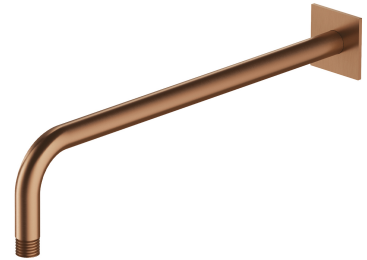

## SHOWER ARM | wall-mounted shower arm, 40 cm

---

Finish: brushed copper (CPB)

## Technologies

---

The product is coated using the advanced PVD technology which guarantees the highest possible durability and facilitates cleaning.

The product is made of high quality A-grade brass.

## Flow characteristics

---

- working pressure 1-5 bar

## Specification

---

- brass
- length: 40 cm
- 1/2" water connection
- 1/2" shower head connection