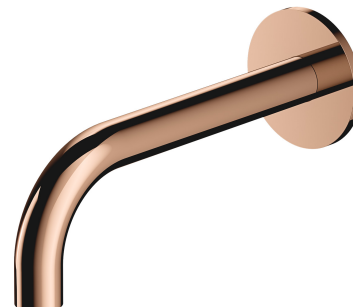

Y | long wall-mounted bath spout

Finish: polished copper (CP)

Certificates: Polish Declaration of Performance (B marking), Polish Hygienic Certificate PZH

Technologies

Thanks to the AIR WATER technology, the water is soft and pleasant to the touch. The stream does not spray and it is quiet and consistent, even if any variations in water pressure occur.

The product is coated using the advanced PVD technology which guarantees the highest possible durability and facilitates cleaning.

The product is made of high quality A-grade brass.

Flow characteristics

- working pressure 1-5 bar
- acoustic group: I

Specification

- brass
- spout reach: 21 cm
- rosette dimensions: ø8 cm
- 1/2" water connection