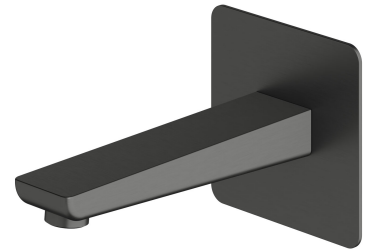

PARMA | wall-mounted bath spout

Finish: brushed graphite (GR)

The OMNIRES PARMA collection stands out with its minimalist, elegant design. A well-balanced form with rounded edges proves light and subtle. Well thought-out solutions give the collection a timeless character.

Graphite is an intriguing finishing in the shade of metallic grey, with a satin, brushed surface.

Design: Janusz Langner, OMNIRES Studio

Certificates: Polish Declaration of Performance (B marking)

Technologies

Thanks to the AIR WATER technology, the water is soft and pleasant to the touch. The stream does not spray and it is quiet and consistent, even if any variations in water pressure occur.

The product is made of high quality A-grade brass.

Flow characteristics

- working pressure 1-5 bar
- water flow at 3 bar: 21 l/min
- noise class: II

Specification

- brass
- spout reach: 17 cm
- rosette dimensions: 11 x 11 cm
- 1/2" water connection