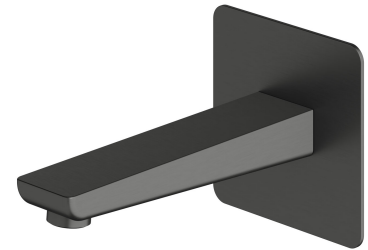

PARMA | wall-mounted bath spout

Finish: brushed graphite (GR)

The OMNIRES PARMA collection stands out with its minimalist, elegant design. A well-balanced form with rounded edges proves light and subtle. Well thought-out solutions give the collection a timeless character.

Graphite is an intriguing finishing in the shade of metallic grey, with a satin, brushed surface.

Design: Janusz Langner, OMNIRES Studio

Certificates: Polish Declaration of Performance (B marking)

Technologies

Thanks to the AIR WATER technology, the water is soft and pleasant to the touch. The stream does not spray and it is quiet and consistent, even if any variations in water pressure occur.

The product is made of high quality A-grade brass.

Flow characteristics

- working pressure 1-5 bar
- water flow at 3 bar: 21 l/min
- acoustic group: II

Specification

- brass
- spout reach: 17 cm
- rosette dimensions: 11 x 11 cm
- 1/2" water connection