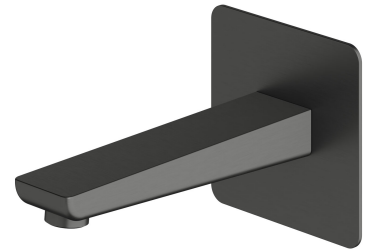

## PARMA | wall-mounted bath spout

---

### Finish: brushed graphite (GR)

The OMNIRES PARMA collection stands out with its minimalist, elegant design. A well-balanced form with rounded edges proves light and subtle. Well thought-out solutions give the collection a timeless character.

Graphite is an intriguing finishing in the shade of metallic grey, with a satin, brushed surface.

Design: Janusz Langner, OMNIRES Studio

Certificates: Polish Declaration of Performance (B marking)

## Specification

---

- brass
- spout reach: 17 cm
- rosette dimensions: 11 x 11 cm
- 1/2" water connection