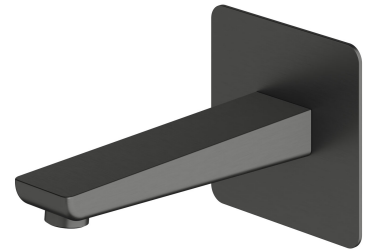

PARMA | wall-mounted bath spout

Finish: graphite (GR)

The OMNIRES PARMA collection stands out with its minimalist, elegant design. A well-balanced form with rounded edges proves light and subtle. Well thought-out solutions give the collection a timeless character.

Graphite is an intriguing finishing in the shade of metallic grey, with a satin, brushed surface.

Design: Janusz Langner, OMNIRES Studio

Certificates: Polish Declaration of Performance (B marking)

Technologies

The product is made of high quality A-grade brass.

Flow characteristics

- water flow at 3 bar: 21 l/min
- working pressure 1-5 bar
- noise class: II

Specification

- brass
- spout reach: 17 cm
- rosette dimensions: 11 x 11 cm
- 1/2" water connection