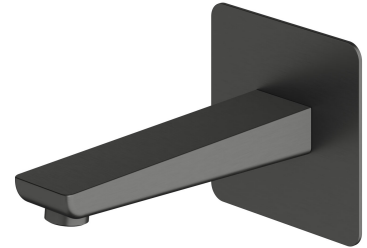

PARMA | wall-mounted bath spout

Finish: graphite (GR)

The OMNIRES PARMA collection stands out with its minimalist, elegant design. A well-balanced form with rounded edges proves light and subtle. Well thought-out solutions give the collection a timeless character.

Graphite is an intriguing finishing in the shade of metallic grey, with a satin, brushed surface.

Design: Janusz Langner, OMNIRES Studio

Certificates: Polish Declaration of Performance (B marking)

Technologies

The product is made of high quality A-grade brass.

Flow characteristics

- water flow at 3 bar: 21 l/min
- working pressure 1-5 bar
- noise class: II

Specification

- brass
- spout reach: 17 cm
- rosette dimensions: 11 x 11 cm
- 1/2" water connection