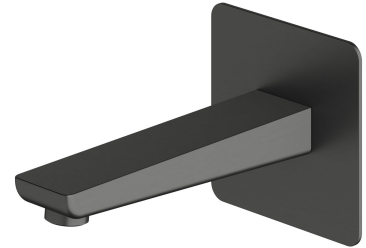

PARMA | wall-mounted bath spout

Finish: brushed graphite (GR)

The OMNIRES PARMA collection stands out with its minimalist, elegant design. A well-balanced form with rounded edges proves light and subtle. Well thought-out solutions give the collection a timeless character.

Graphite is an intriguing finishing in the shade of metallic grey, with a satin, brushed surface.

Design: Janusz Langner, OMNIRES Studio

Certificates: Polish Declaration of Performance (B marking)

Technologies

Thanks to the AIR WATER technology, the water is soft and pleasant to the touch. The stream does not spray and it is quiet and consistent, even if any variations in water pressure occur.

The product is made of high quality A-grade brass.

Flow characteristics

- working pressure 1-5 bar
- water flow at 3 bar: 21 l/min
- acoustic group: II

Specification

- brass
- spout reach: 17 cm
- rosette dimensions: 11 x 11 cm
- 1/2" water connection