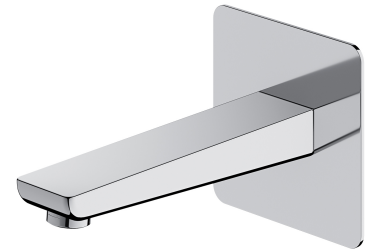

PARMA | wall-mounted bath spout

Finish: polished chrome (CR)

The OMNIRES PARMA collection stands out with its minimalist, elegant design. A well-balanced form with rounded edges proves light and subtle. Well thought-out solutions give the collection a timeless character.

Chrome is a versatile finishing in a silvery colour, with the perfectly even and lustrous surface.

Design: Janusz Langner, OMNIRES Studio

Certificates: Polish Declaration of Performance (B marking)

Technologies

Thanks to the AIR WATER technology, the water is soft and pleasant to the touch. The stream does not spray and it is quiet and consistent, even if any variations in water pressure occur.

The product's coating, made using advanced galvanization technology, is durable and easy to clean.

The mixer's body is made of high quality A-grade brass.

Flow characteristics

- water flow at 3 bar: 21 l/min
- working pressure 1-5 bar
- noise class: II

Specification

- brass
- spout reach: 17 cm
- rosette dimensions: 11 x 11 cm
- 1/2" water connection