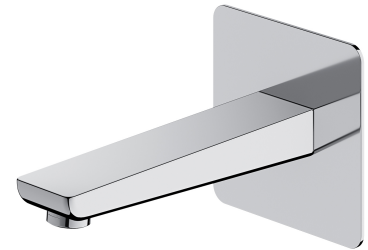

PARMA | wall-mounted bath spout

Finish: polished chrome (CR)

The OMNIRES PARMA collection stands out with its minimalist, elegant design. A well-balanced form with rounded edges proves light and subtle. Well thought-out solutions give the collection a timeless character.

Chrome is a versatile finishing in a silvery colour, with the perfectly even and lustrous surface.

Design: Janusz Langner, OMNIRES Studio

Certificates: Polish Declaration of Performance (B marking)

Technologies

Thanks to the AIR WATER technology, the water is soft and pleasant to the touch. The stream does not spray and it is quiet and consistent, even if any variations in water pressure occur.

The product's coating, made using advanced galvanization technology, is durable and easy to clean.

The mixer's body is made of high quality A-grade brass.

Flow characteristics

- water flow at 3 bar: 21 l/min
- working pressure 1-5 bar
- noise class: II

Specification

- brass
- spout reach: 17 cm
- rosette dimensions: 11 x 11 cm
- 1/2" water connection