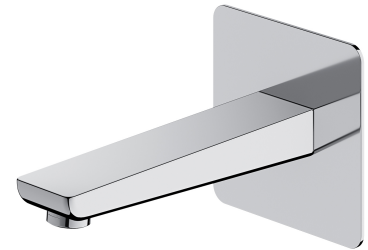

## PARMA | wall-mounted bath spout

---

### Finish: polished chrome (CR)

The OMNIRES PARMA collection stands out with its minimalist, elegant design. A well-balanced form with rounded edges proves light and subtle. Well thought-out solutions give the collection a timeless character.

Chrome is a versatile finishing in a silvery colour, with the perfectly even and lustrous surface.

Design: Janusz Langner, OMNIRES Studio

Certificates: Polish Declaration of Performance (B marking)

## Specification

---

- brass
- spout reach: 17 cm
- rosette dimensions: 11 x 11 cm
- 1/2" water connection