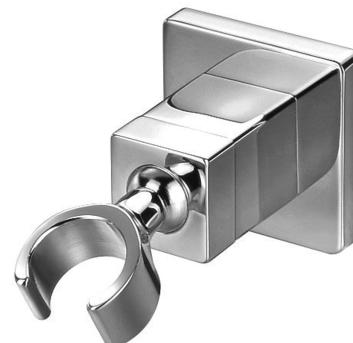

## BRACKET | wall bracket

---

Finish: chrome (CR)

## Technologies

---

The product is made of high quality A-grade brass.

## Flow characteristics

---

- working pressure 1-5 bar

## Specification

---

- brass, adjustable
- rosette dimensions: 5 x 5 cm
- distance from the wall: 9 cm