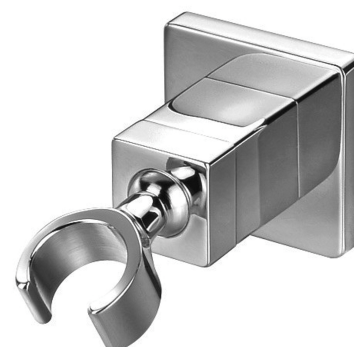

BRACKET | wall bracket

Finish: polished chrome (CR)

Technologies

The product is made of high quality A-grade brass.

Flow characteristics

- working pressure 1-5 bar

Specification

- brass, adjustable
- rosette dimensions: 5 x 5 cm
- distance from the wall: 9 cm