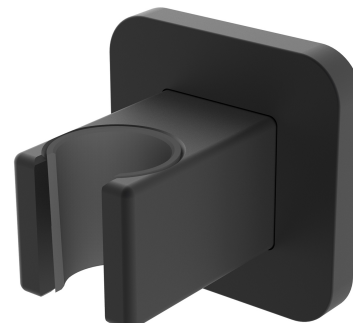

BRACKET | wall bracket

Finish: matt black (BLM)

Technologies

The product is made of high quality A-grade brass.

Flow characteristics

- working pressure 1-5 bar

Specification

- brass
- rosette dimensions: 6 x 6 cm, distance from the wall: 5.5 cm
- protective insert