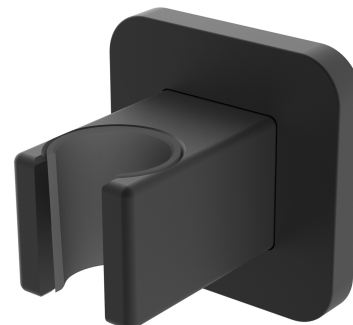

BRACKET | wall bracket

Finish: matt black (BLM)

Technologies

The product is made of high quality A-grade brass.

Flow characteristics

- working pressure 1-5 bar

Specification

- brass
- rosette dimensions: 6 x 6 cm, distance from the wall: 5.5 cm
- protective insert