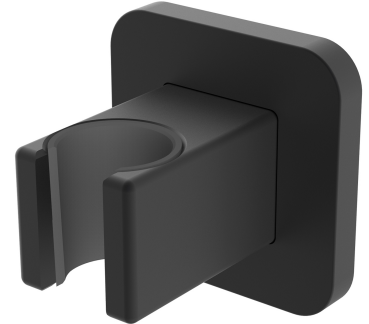

BRACKET | wall bracket

Finish: matt black (BLM)

Technologies

The product is made of high quality A-grade brass.

Flow characteristics

- working pressure 1-5 bar

Specification

- brass
- rosette dimensions: 6 x 6 cm, distance from the wall: 5.5 cm
- protective insert