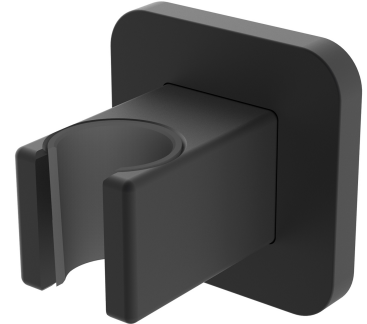

BRACKET | wall bracket

Finish: matt black (BLM)

Technologies

The product is made of high quality A-grade brass.

Flow characteristics

- working pressure 1-5 bar

Specification

- brass
- rosette dimensions: 6 x 6 cm, distance from the wall: 5.5 cm
- protective insert