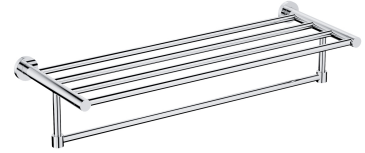

MODERN PROJECT | towel shelf, 60 cm

Finish: polished chrome (CR)

MODERN PROJECT accessories collection has a solid clean form and minimalist design. The perfectly defined, circle-based shapes give the collection a timeless and modern look.

Chrome is a versatile finishing in a silvery colour, with the perfectly even and lustrous surface.

Technologies

The product's coating, made using advanced galvanization technology, is durable and easy to clean.

The product is made of high quality A-grade brass.

Specification

- brass
- width: 60 cm, height: 13 cm, distance from the wall: 21 cm