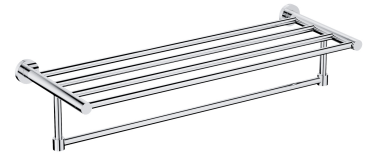

MODERN PROJECT | towel shelf, 60 cm

Finish: polished chrome (CR)

MODERN PROJECT accessories collection has a solid clean form and minimalist design. The perfectly defined, circle-based shapes give the collection a timeless and modern look.

Chrome is a versatile finishing in a silvery colour, with the perfectly even and lustrous surface.

Technologies

The product's coating, made using advanced galvanization technology, is durable and easy to clean.

The product is made of high quality A-grade brass.

Specification

- brass
- width: 60 cm, height: 13 cm, distance from the wall: 21 cm