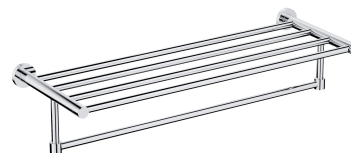

MODERN PROJECT | towel shelf, 60 cm

Finish: polished chrome (CR)

MODERN PROJECT accessories collection has a solid clean form and minimalist design. The perfectly defined, circle-based shapes give the collection a timeless and modern look.

Chrome is a versatile finishing in a silvery colour, with the perfectly even and lustrous surface.

Technologies

The product's coating, made using advanced galvanization technology, is durable and easy to clean.

The product is made of high quality A-grade brass.

Specification

- brass
- width: 60 cm, height: 13 cm, distance from the wall: 21 cm