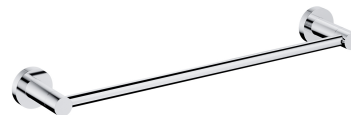

## MODERN PROJECT | towel rail, 40 cm

---

Finish: chrome (CR)

MODERN PROJECT accessories collection has a solid clean form and minimalist design. The perfectly defined, circle-based shapes give the collection a timeless and modern look.

Chrome is a versatile finishing in a silvery colour, with the perfectly even and lustrous surface.

## Technologies

---

The product is coated using the advanced electroplating technology which guarantees durability, offers good resistance to mechanical damage and facilitates cleaning.

The product is made of high quality A-grade brass.

## Specification

---

- brass
- width: 40 cm, height: 4 cm, distance from the wall: 7 cm