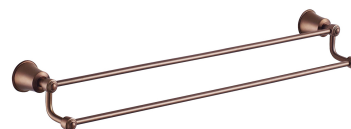

ART LINE | double towel rail , 65 cm

Finish: brushed antique copper (ORB)

ART LINE accessories collection is characterized by slender contours, delicate lines and sophisticated details. It is distinguished by classic, stylized elements, kept in a romantic aesthetics.

Antique copper is an expressive finishing in a red-brown shade, with brushed texture and vintage character.

Technologies

The product is made of high quality A-grade brass.

Specification

- brass
- width: 65 cm, height: 8 cm, distance from the wall: 13 cm