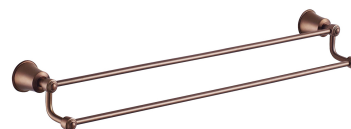

## ART LINE | double towel rail , 65 cm

---

Finish: antique copper (ORB)

ART LINE accessories collection is characterized by slender contours, delicate lines and sophisticated details. It is distinguished by classic, stylized elements, kept in a romantic aesthetics.

Antique copper is an expressive finishing in a red-brown shade, with brushed texture and vintage character.

## Specification

---

- brass
- width: 65 cm, height: 8 cm, distance from the wall: 13 cm