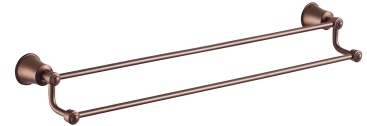

ART LINE | double towel rail , 65 cm

Finish: brushed antique copper (ORB)

ART LINE accessories collection is characterized by slender contours, delicate lines and sophisticated details. It is distinguished by classic, stylized elements, kept in a romantic aesthetics.

Antique copper is an expressive finishing in a red-brown shade, with brushed texture and vintage character.

Technologies

The product is made of high quality A-grade brass.

Specification

- brass
- width: 65 cm, height: 8 cm, distance from the wall: 13 cm