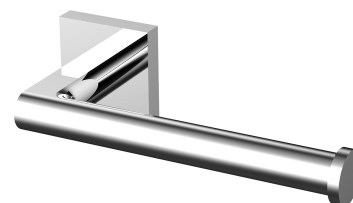

## TYBER | toilet roll holder

---

Finish: polished chrome (CR)

## Technologies

---

The product's coating, made using advanced galvanization technology, is durable and easy to clean.

The product is made of high quality A-grade brass.

## Specification

---

- brass
- width: 17 cm, height: 5 cm, distance from the wall: 8 cm