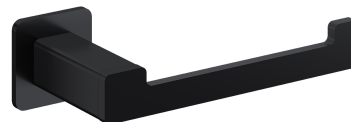

## NELSON | toilet roll holder

---

Finish: matt black (BLM)

NELSON accessories collection stands out thanks to its modern geometric form and a friendly and gentle line. The design is based on right angles, softened with a streamlined shape of gently rounded edges.

Matt black is an expressive finishing with a velvety to the touch surface.

## Specification

---

- brass
- width: 17 cm
- height: 5 cm
- distance from the wall: 7 cm