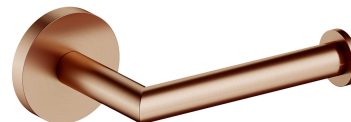

## MODERN PROJECT | toilet roll holder

---

### Finish: brushed copper (CPB)

MODERN PROJECT accessories collection has a solid clean form and minimalist design. The perfectly defined, circle-based shapes give the collection a timeless and modern look.

Brushed copper is a sophisticated finish with a warm red-brown hue and a satin surface. The product is coated using advanced PVD technology.

## Specification

---

- brass
- width: 15 cm, height: 6 cm, distance from the wall: 9 cm