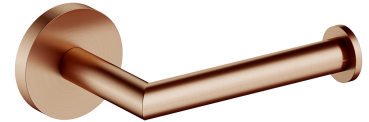

MODERN PROJECT | toilet roll holder

Finish: brushed copper (CPB)

MODERN PROJECT accessories collection has a solid clean form and minimalist design. The perfectly defined, circle-based shapes give the collection a timeless and modern look.

Brushed copper is a sophisticated finish with a warm red-brown hue and a satin surface. The product is coated using advanced PVD technology.

Technologies

The product is coated using the advanced PVD technology which guarantees the highest possible durability and facilitates cleaning.

The product is made of high quality A-grade brass.

Specification

- brass
- width: 15 cm, height: 6 cm, distance from the wall: 9 cm