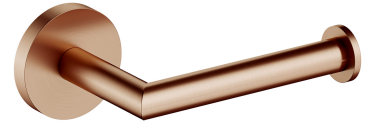

MODERN PROJECT | toilet roll holder

Finish: brushed copper (CPB)

MODERN PROJECT accessories collection has a solid clean form and minimalist design. The perfectly defined, circle-based shapes give the collection a timeless and modern look.

Brushed copper is a sophisticated finish with a warm red-brown hue and a satin surface. The product is coated using advanced PVD technology.

Technologies

The product is coated using the advanced PVD technology which guarantees the highest possible durability and facilitates cleaning.

The product is made of high quality A-grade brass.

Specification

- brass
- width: 15 cm, height: 6 cm, distance from the wall: 9 cm