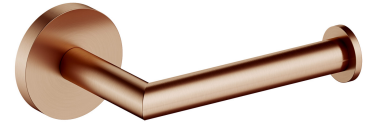

## MODERN PROJECT | toilet roll holder

---

Finish: brushed copper (CPB)

MODERN PROJECT accessories collection has a solid clean form and minimalist design. The perfectly defined, circle-based shapes give the collection a timeless and modern look.

Brushed copper is a sophisticated finish with a warm red-brown hue and a satin surface. The product is coated using advanced PVD technology.

## Specification

---

- brass
- width: 15 cm, height: 6 cm, distance from the wall: 9 cm