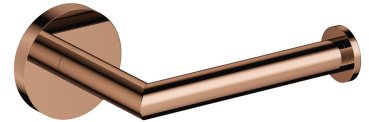

## MODERN PROJECT | toilet roll holder

---

### Finish: copper (CP)

MODERN PROJECT accessories collection has a solid clean form and minimalist design. The perfectly defined, circle-based shapes give the collection a timeless and modern look.

Copper is a sophisticated finish with a warm red-brown hue and a perfectly smooth, lustrous surface. The product is coated using advanced PVD technology.

## Technologies

---

The product is coated using the advanced PVD technology which guarantees highest possible durability, offers exceptional resistance to damage and facilitates cleaning.

The product is made of high quality A-grade brass.

## Specification

---

- brass
- width: 15 cm, height: 6 cm, distance from the wall: 9 cm