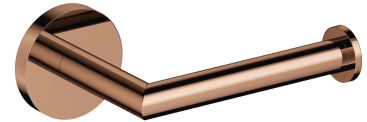

## MODERN PROJECT | toilet roll holder

---

Finish: copper (CP)

MODERN PROJECT accessories collection has a solid clean form and minimalist design. The perfectly defined, circle-based shapes give the collection a timeless and modern look.

Copper is a sophisticated finish with a warm red-brown hue and a perfectly smooth, lustrous surface. The product is coated using advanced PVD technology.

## Specification

---

- brass
- width: 15 cm, height: 6 cm, distance from the wall: 9 cm