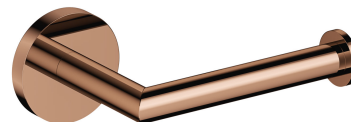

MODERN PROJECT | toilet roll holder

Finish: polished copper (CP)

MODERN PROJECT accessories collection has a solid clean form and minimalist design. The perfectly defined, circle-based shapes give the collection a timeless and modern look.

Copper is a sophisticated finish with a warm red-brown hue and a perfectly smooth, lustrous surface. The product is coated using advanced PVD technology.

Technologies

The product is coated using the advanced PVD technology which guarantees the highest possible durability and facilitates cleaning.

The product is made of high quality A-grade brass.

Specification

- brass
- width: 15 cm, height: 6 cm, distance from the wall: 9 cm