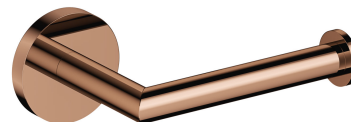

## MODERN PROJECT | toilet roll holder

---

Finish: polished copper (CP)

MODERN PROJECT accessories collection has a solid clean form and minimalist design. The perfectly defined, circle-based shapes give the collection a timeless and modern look.

Copper is a sophisticated finish with a warm red-brown hue and a perfectly smooth, lustrous surface. The product is coated using advanced PVD technology.

## Technologies

---

The product is coated using the advanced PVD technology which guarantees the highest possible durability and facilitates cleaning.

The product is made of high quality A-grade brass.

## Specification

---

- brass
- width: 15 cm, height: 6 cm, distance from the wall: 9 cm