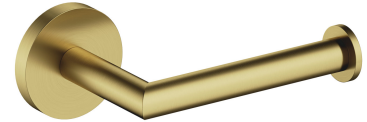

MODERN PROJECT | toilet roll holder

Finish: brushed brass (BSB)

MODERN PROJECT accessories collection has a solid clean form and minimalist design. The perfectly defined, circle-based shapes give the collection a timeless and modern look.

Brushed brass is a sophisticated finish with a cool gold hue and satin brushed surface. The product is coated using the advanced PVD technology.

Technologies

The product is coated using the advanced PVD technology which guarantees highest possible durability, offers exceptional resistance to damage and facilitates cleaning.

The product is made of high quality A-grade brass.

Specification

- brass
- width: 15 cm, height: 6 cm, distance from the wall: 9 cm