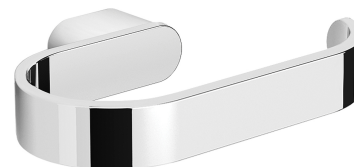

MICHIGAN | toilet roll holder

Finish: polished chrome (CR)

Specification

- metal
- width: 16 cm, height: 3 cm, distance from the wall: 10 cm