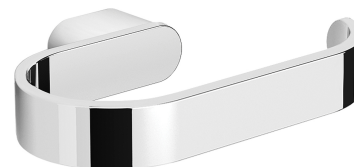

## MICHIGAN | toilet roll holder

---

Finish: polished chrome (CR)

## Specification

---

- metal
- width: 16 cm, height: 3 cm, distance from the wall: 10 cm