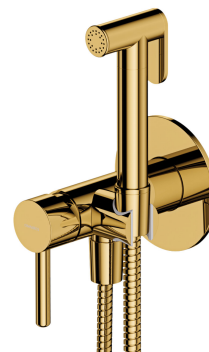

Y | bidet system for concealed installation

Finish: gold (GL)

The OMNIRES Y collection thrills with its simple line and an impeccable form which expresses the passion in pursuit for the ideal. The design has been inspired by and based on the shape of a circle. Its timeless and perfectly refined design, created in the spirit of minimalism, offers the maximum of interior design options.

Gold is a noble finishing in an elegant, light shade and a perfectly smooth and shiny surface. The product is coated using the advanced PVD technology.

Design: Janusz Langner, OMNIRES Studio

Technologies

The mixer is equipped with the highest quality ceramic cartridge which ensures smooth and precise water flow control whilst guaranteeing long term product performance.

The product is coated using the advanced PVD technology which guarantees highest possible durability, offers exceptional resistance to damage and facilitates cleaning.

- bidet mixer for concealed installation
- built-in part for bidet mixer for concealed installation
- brass bidet hand shower (BIDETTA2-RGL)
- stainless steel flexible shower hose (O22-XGL), length: 125 cm