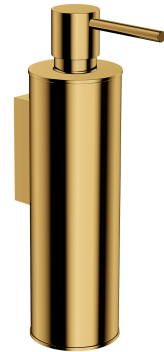

MODERN PROJECT | soap dispenser

Finish: gold (GL)

Universal form of the product allows it to be easily combined with products from other collections of bathroom accessories.

Gold is a noble finishing in an elegant, light shade and a perfectly smooth and shiny surface.

Dziesięć lat gwarancji na szczelność korpusu w bateriach łazienkowych.

Specification

- wall-mounted
- brass
- width: 5 cm, height: 19 cm, distance from the wall: 9 cm
- capacity: 150 ml