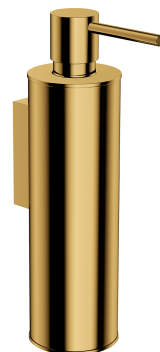

MODERN PROJECT | soap dispenser

Finish: gold (GL)

Universal form of the product allows it to be easily combined with products from other collections of bathroom accessories.

Gold is a noble finishing in an elegant, light shade and a perfectly smooth and shiny surface.

Technologies

The product is coated using the advanced PVD technology which guarantees the highest possible durability and facilitates cleaning.

The product is made of high quality A-grade brass.

Specification

- wall-mounted
- brass
- width: 5 cm, height: 19 cm, distance from the wall: 9 cm
- capacity: 150 ml