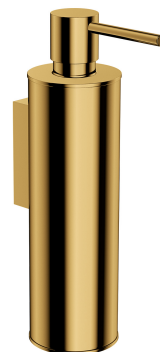

## MODERN PROJECT | soap dispenser

---

Finish: polished gold (GL)

MODERN PROJECT accessories collection has a solid clean form and minimalist design. The perfectly defined, circle-based shapes give the collection a timeless and modern look.

Gold is a noble finishing in an elegant, light shade and a perfectly smooth and shiny surface. The product is coated using the advanced PVD technology.

## Specification

---

- wall-mounted
- brass
- width: 5 cm, height: 19 cm, distance from the wall: 9 cm
- capacity: 150 ml