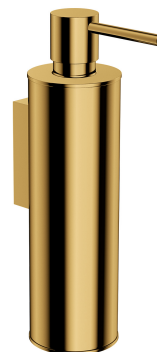

MODERN PROJECT | soap dispenser

Finish: polished gold (GL)

MODERN PROJECT accessories collection has a solid clean form and minimalist design. The perfectly defined, circle-based shapes give the collection a timeless and modern look.

Gold is a noble finishing in an elegant, light shade and a perfectly smooth and shiny surface. The product is coated using the advanced PVD technology.

Technologies

The product is coated using the advanced PVD technology which guarantees the highest possible durability and facilitates cleaning.

The product is made of high quality A-grade brass.

Specification

- wall-mounted
- brass
- width: 5 cm, height: 19 cm, distance from the wall: 9 cm
- capacity: 150 ml