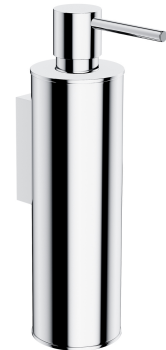

MODERN PROJECT | soap dispenser

Finish: polished chrome (CR)

Universal form of the product allows it to be easily combined with products from other collections of bathroom accessories.

Chrome is a versatile finishing in a silvery colour, with the perfectly even and lustrous surface.

Technologies

The product's coating, made using advanced galvanization technology, is durable and easy to clean.

The product is made of high quality A-grade brass.

Specification

- wall-mounted
- brass
- width: 5 cm, height: 19 cm, distance from the wall: 9 cm
- capacity: 150 ml