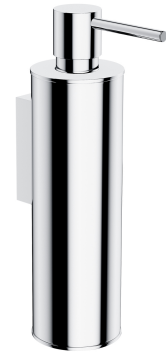

MODERN PROJECT | soap dispenser

Finish: polished chrome (CR)

MODERN PROJECT accessories collection has a solid clean form and minimalist design. The perfectly defined, circle-based shapes give the collection a timeless and modern look.

Chrome is a versatile finishing in a silvery colour, with the perfectly even and lustrous surface.

Technologies

The product's coating, made using advanced galvanization technology, is durable and easy to clean.

The product is made of high quality A-grade brass.

Specification

- wall-mounted
- brass
- width: 5 cm, height: 19 cm, distance from the wall: 9 cm
- capacity: 150 ml