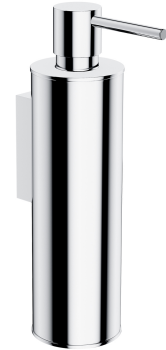

MODERN PROJECT | soap dispenser

Finish: chrome (CR)

Universal form of the product allows it to be easily combined with products from other collections of bathroom accessories.

Chrome is a versatile finishing in a silvery colour, with the perfectly even and lustrous surface.

Technologies

The product's coating, made using advanced galvanization technology, is durable and easy to clean.

The product is made of high quality A-grade brass.

Specification

- wall-mounted
- brass
- width: 5 cm, height: 19 cm, distance from the wall: 9 cm
- capacity: 150 ml