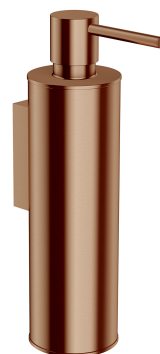

MODERN PROJECT | soap dispenser

Finish: brushed copper (CPB)

MODERN PROJECT accessories collection has a solid clean form and minimalist design. The perfectly defined, circle-based shapes give the collection a timeless and modern look.

Brushed copper is a sophisticated finish with a warm red-brown hue and a satin surface. The product is coated using the advanced PVD technology.

Technologies

The product is coated using the advanced PVD technology which guarantees the highest possible durability and facilitates cleaning.

The product is made of high quality A-grade brass.

Specification

- wall-mounted
- brass
- width: 5 cm, height: 19 cm, distance from the wall: 9 cm
- capacity: 150 ml