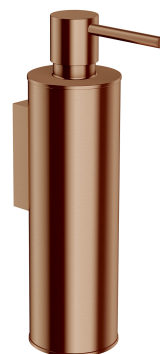

## MODERN PROJECT | soap dispenser

---

### Finish: brushed copper (CPB)

MODERN PROJECT accessories collection has a solid clean form and minimalist design. The perfectly defined, circle-based shapes give the collection a timeless and modern look.

Brushed copper is a sophisticated finish with a warm red-brown hue and a satin surface. The product is coated using the advanced PVD technology.

## Specification

---

- wall-mounted
- brass
- width: 5 cm, height: 19 cm, distance from the wall: 9 cm
- capacity: 150 ml