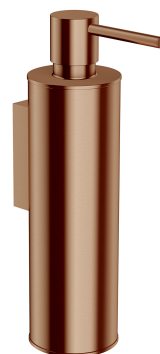

## MODERN PROJECT | soap dispenser

---

### Finish: brushed copper (CPB)

Universal form of the product allows it to be easily combined with products from other collections of bathroom accessories.

Brushed copper is a sophisticated finish with a warm red-brown hue and a satin surface.

## Specification

---

- wall-mounted
- brass
- width: 5 cm, height: 19 cm, distance from the wall: 9 cm
- capacity: 150 ml