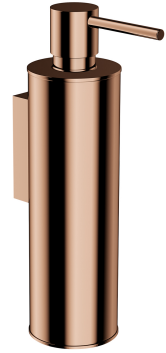

MODERN PROJECT | soap dispenser

Finish: polished copper (CP)

MODERN PROJECT accessories collection has a solid clean form and minimalist design. The perfectly defined, circle-based shapes give the collection a timeless and modern look.

Copper is a sophisticated finish with a warm red-brown hue and a perfectly smooth, lustrous surface. The product is coated using the advanced PVD technology.

Technologies

The product is coated using the advanced PVD technology which guarantees the highest possible durability and facilitates cleaning.

The product is made of high quality A-grade brass.

Specification

- wall-mounted
- brass
- width: 5 cm, height: 19 cm, distance from the wall: 9 cm
- capacity: 150 ml