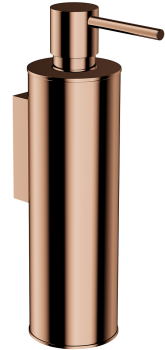

MODERN PROJECT | soap dispenser

Finish: polished copper (CP)

MODERN PROJECT accessories collection has a solid clean form and minimalist design. The perfectly defined, circle-based shapes give the collection a timeless and modern look.

Copper is a sophisticated finish with a warm red-brown hue and a perfectly smooth, lustrous surface. The product is coated using the advanced PVD technology.

Technologies

The product is coated using the advanced PVD technology which guarantees the highest possible durability and facilitates cleaning.

The product is made of high quality A-grade brass.

Specification

- wall-mounted
- brass
- width: 5 cm, height: 19 cm, distance from the wall: 9 cm
- capacity: 150 ml