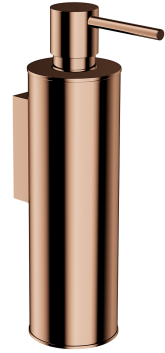

MODERN PROJECT | soap dispenser

Finish: polished copper (CP)

Universal form of the product allows it to be easily combined with products from other collections of bathroom accessories.

Copper is a sophisticated finish with a warm red-brown hue and a perfectly smooth, lustrous surface.

Technologies

The product is coated using the advanced PVD technology which guarantees the highest possible durability and facilitates cleaning.

The product is made of high quality A-grade brass.

Specification

- wall-mounted
- brass
- width: 5 cm, height: 19 cm, distance from the wall: 9 cm
- capacity: 150 ml