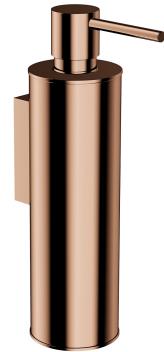

MODERN PROJECT | soap dispenser

Finish: copper (CP)

Universal form of the product allows it to be easily combined with products from other collections of bathroom accessories.

Copper is a sophisticated finish with a warm red-brown hue and a perfectly smooth, lustrous surface.

Dziesięć lat gwarancji na szczelność korpusu w bateriach łazienkowych.

Specification

- wall-mounted
- brass
- width: 5 cm, height: 19 cm, distance from the wall: 9 cm
- capacity: 150 ml