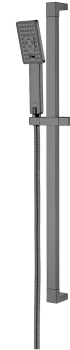

## JIMJIM | sliding shower set

---

Finish: nickel (NI)

Certificates: Polish Declaration of Performance (B marking)

## Technologies

---

The EASY CLEAN nozzles allow the user to easily remove any limescale build up by simply wiping their silicone surface.

The product is coated using the advanced PVD technology which guarantees highest possible durability, offers exceptional resistance to damage and facilitates cleaning.

## Flow characteristics

---

- hot water supply: max. 90 °C

## Specification

---

- hand shower, 3-function, streams: rain, whip, mixed
- stainless steel sliding bar, length: 77.5 cm, distance between mounting brackets: 75.6 cm
- stainless steel flexible shower hose, length: 150 cm