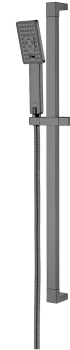

JIMJIM | sliding shower set

Finish: brushed nickel (NI)

Certificates: Polish Declaration of Performance (B marking)

Technologies

The EASY CLEAN nozzles allow the user to easily remove any limescale build up by simply wiping their silicone surface.

The product is coated using the advanced PVD technology which guarantees the highest possible durability and facilitates cleaning.

Flow characteristics

- hot water supply: max. 90 °C

Specification

- hand shower, 3-function, streams: rain, whip, mixed
- stainless steel sliding bar, length: 77.5 cm, distance between mounting brackets: 75.6 cm
- stainless steel flexible shower hose, length: 150 cm