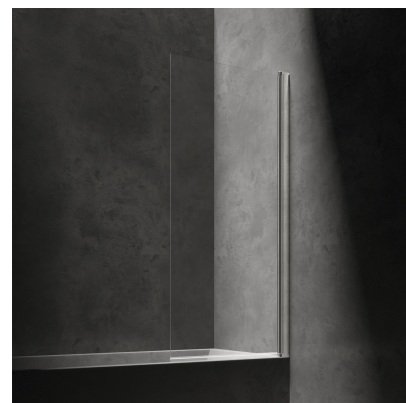

## KINGSTON | single panel bath screen, 70 cm

---

Finish: chrome / transparent (CRTR)

Certificates: European Declaration of Performance (CE marking)

## Technologies

---

Tempered safety glass with the innovative 3M™ EASY CLEAN coating prevents water and dirt build-up and is easy to clean.

Thanks to the DUAL MOUNT system, the bath screen may be installed on either side.

## Specification

---

- width: 70 cm
- height: 150 cm
- opening to both sides
- tempered safety glass, thickness: 5 mm
- special hinges with a lifting system
- aluminium profile