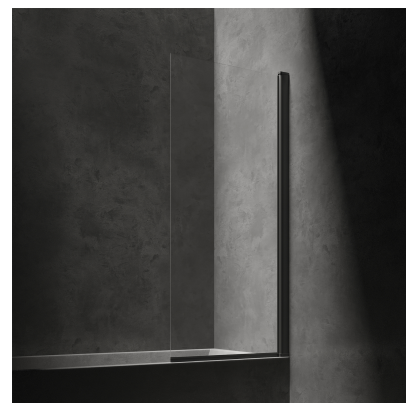

KINGSTON | single panel bath screen, 70 cm

Finish: matt black / transparent glass (BLMTR)

Certificates: European Declaration of Performance (CE marking)

Technologies

Tempered safety glass with the innovative 3M™ EASY CLEAN coating prevents water and dirt build-up and is easy to clean.

Thanks to the DUAL MOUNT system, the bath screen may be installed on either side.

Flow characteristics

- working pressure 1-5 bar

Specification

- width: 70 cm
- height: 150 cm
- opening to both sides
- tempered safety glass, thickness: 5 mm
- special hinges with a lifting system
- aluminium profile