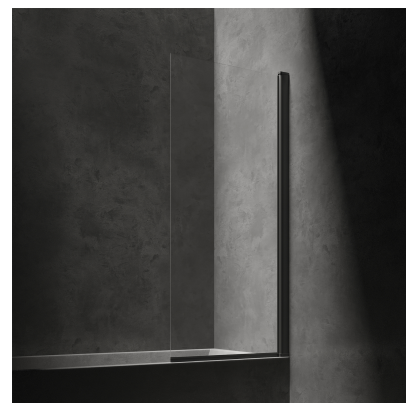

KINGSTON | single panel bath screen, 70 cm

Finish: matt black / transparent (BLMTR)

Certificates: European Declaration of Performance (CE marking)

Technologies

Tempered safety glass with the innovative 3M™ EASY CLEAN coating prevents water and dirt build-up and is easy to clean.

Thanks to the DUAL MOUNT system, the bath screen may be installed on either side.

Dziesięć lat gwarancji na szczelność korpusu w bateriach łazienkowych.

Flow characteristics

- working pressure 1-5 bar

Specification

- width: 70 cm
- height: 150 cm
- opening to both sides
- tempered safety glass, thickness: 5 mm
- special hinges with a lifting system
- aluminium profile