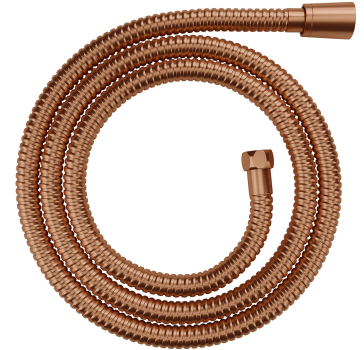

## HOSE | shower hose, 150 cm

---

Finish: brushed copper (CPB)

## Technologies

---

The product is coated using the advanced PVD technology which guarantees the highest possible durability and facilitates cleaning.

The product is made of high quality A-grade brass.

## Flow characteristics

---

- working pressure 1-5 bar

## Specification

---

- double brass interlock
- twist-free, rotary end
- 1/2" and 1/2" connections
- length: 150 cm