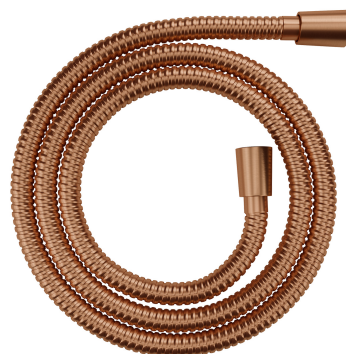

## HOSE | shower hose, 150 cm

---

Finish: brushed copper (CPB)

Certificates: Polish Declaration of Performance (B marking)

## Flow characteristics

---

- working pressure 1-5 bar

## Specification

---

- double stainless steel interlock
- twist-free, rotary end
- 1/2" and 1/2" connections
- length: 150 cm