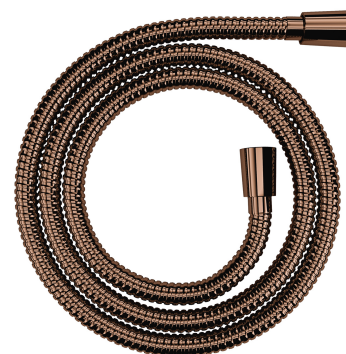

## HOSE | shower hose, 150 cm

---

Finish: polished copper (CP)

Certificates: Polish Declaration of Performance (B marking)

## Flow characteristics

---

- working pressure 1-5 bar

## Specification

---

- double stainless steel interlock
- twist-free, rotary end
- 1/2" and 1/2" connections
- length: 150 cm