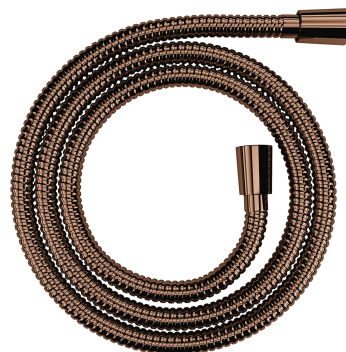

## HOSE | shower hose, 150 cm

---

Finish: polished copper (CP)

Certificates: Polish Declaration of Performance (B marking)

## Flow characteristics

---

- working pressure 1-5 bar

## Specification

---

- double stainless steel interlock
- twist-free, rotary end
- 1/2" and 1/2" connections
- length: 150 cm