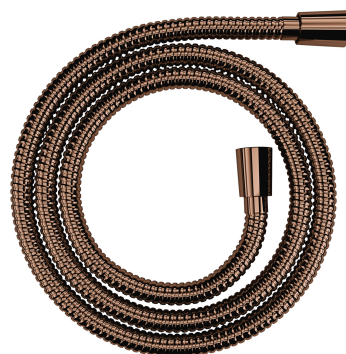

HOSE | shower hose, 150 cm

Finish: polished copper (CP)

Certificates: Polish Declaration of Performance (B marking)

Flow characteristics

- working pressure 1-5 bar

Specification

- double stainless steel interlock
- twist-free, rotary end
- 1/2" and 1/2" connections
- length: 150 cm