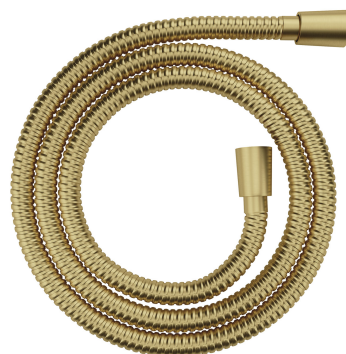

HOSE | shower hose, 150 cm

Finish: brushed brass (BSB)

Certificates: Polish Declaration of Performance (B marking)

Flow characteristics

- working pressure 1-5 bar

Specification

- double stainless steel interlock
- twist-free, rotary end
- 1/2" and 1/2" connections
- length: 150 cm