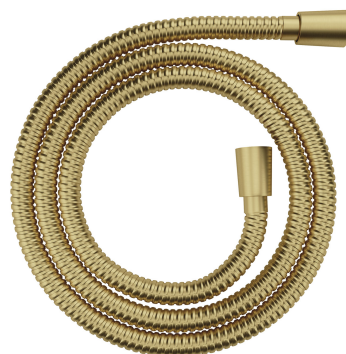

## HOSE | shower hose, 150 cm

---

Finish: brushed brass (BSB)

Certificates: Polish Declaration of Performance (B marking)

## Technologies

---

The product is made of high quality A-grade brass.

## Flow characteristics

---

- working pressure 1-5 bar

## Specification

---

- double stainless steel interlock
- twist-free, rotary end
- 1/2" and 1/2" connections
- length: 150 cm