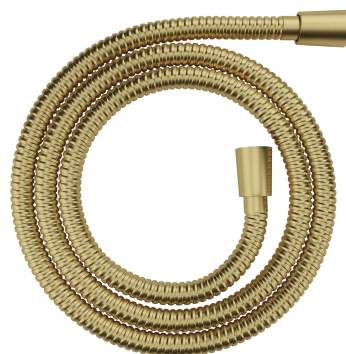

HOSE | shower hose, 150 cm

Finish: brushed brass (BSB)

Certificates: Polish Declaration of Performance (B marking)

Technologies

The product is made of high quality A-grade brass.

Flow characteristics

- working pressure 1-5 bar

Specification

- double stainless steel interlock
- twist-free, rotary end
- 1/2" and 1/2" connections
- length: 150 cm