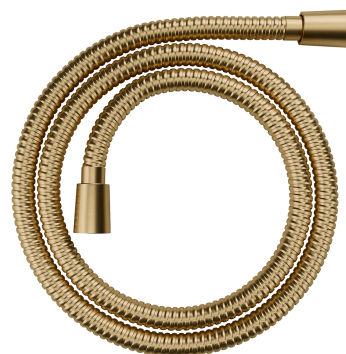

HOSE | shower hose, 125 cm

Finish: brushed gold (GLB)

Certificates: Polish Declaration of Performance (B marking)

Technologies

The product is coated using the advanced PVD technology which guarantees the highest possible durability and facilitates cleaning.

Flow characteristics

- working pressure 1-5 bar

Specification

- double stainless steel interlock
- twist-free, rotary end
- 1/2" and 1/2" connections
- length: 125 cm