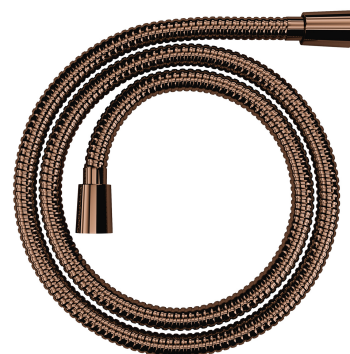

## HOSE | shower hose, 125 cm

---

Finish: polished copper (CP)

Certificates: Polish Declaration of Performance (B marking)

## Flow characteristics

---

- working pressure 1-5 bar

## Specification

---

- double stainless steel interlock
- twist-free, rotary end
- 1/2" and 1/2" connections
- length: 125 cm