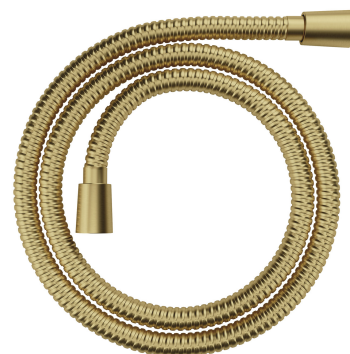

## HOSE | shower hose, 125 cm

---

Finish: brushed brass (BSB)

Certificates: Polish Declaration of Performance (B marking)

## Flow characteristics

---

- working pressure 1-5 bar

## Specification

---

- double stainless steel interlock
- twist-free, rotary end
- 1/2" and 1/2" connections
- length: 125 cm