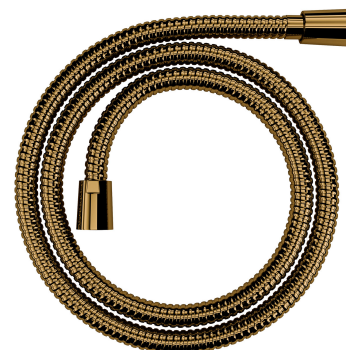

HOSE | shower hose, 125 cm

Finish: polished gold (GL)

Certificates: Polish Declaration of Performance (B marking)

Technologies

The product is coated using the advanced PVD technology which guarantees the highest possible durability and facilitates cleaning.

Flow characteristics

- working pressure 1-5 bar

Specification

- double stainless steel interlock
- twist-free, rotary end
- 1/2" and 1/2" connections
- length: 125 cm