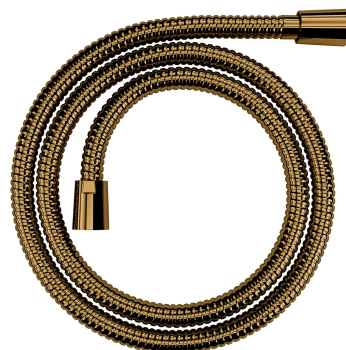

HOSE | shower hose, 125 cm

Finish: polished gold (GL)

Certificates: Polish Declaration of Performance (B marking)

Technologies

The product is coated using the advanced PVD technology which guarantees the highest possible durability and facilitates cleaning.

Flow characteristics

- working pressure 1-5 bar

Specification

- double stainless steel interlock
- twist-free, rotary end
- 1/2" and 1/2" connections
- length: 125 cm