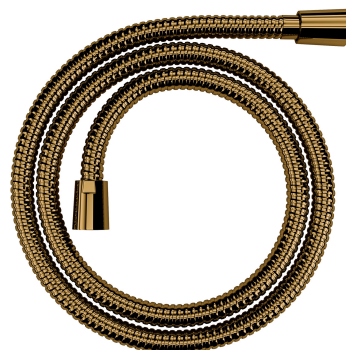

HOSE | shower hose, 125 cm

Finish: gold (GL)

Certificates: Polish Declaration of Performance (B marking)

Technologies

The product is coated using the advanced PVD technology which guarantees highest possible durability, offers exceptional resistance to damage and facilitates cleaning.

Flow characteristics

- working pressure 1-5 bar

Specification

- double stainless steel interlock
- twist-free, rotary end
- 1/2" and 1/2" connections
- length: 125 cm