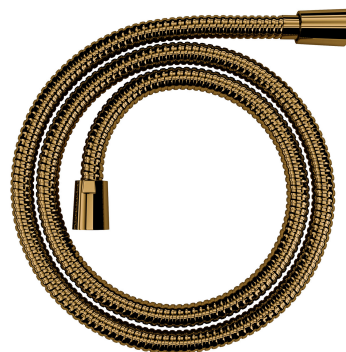

HOSE | shower hose, 125 cm

Finish: polished gold (GL)

Certificates: Polish Declaration of Performance (B marking)

Technologies

The product is coated using the advanced PVD technology which guarantees the highest possible durability and facilitates cleaning.

Flow characteristics

- working pressure 1-5 bar

Specification

- double stainless steel interlock
- twist-free, rotary end
- 1/2" and 1/2" connections
- length: 125 cm