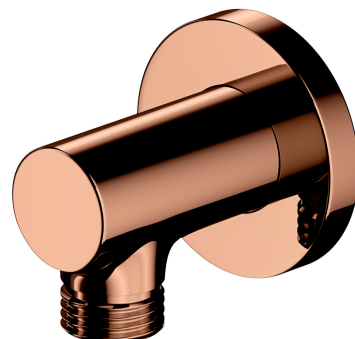

SHOWER ELBOW | shower elbow

Finish: polished copper (CP)

Technologies

The product is made of high quality A-grade brass.

Flow characteristics

- working pressure 1-5 bar

Specification

- brass
- rosette dimensions: $\varnothing 5.5$ cm
- distance from the wall: 5.5 cm