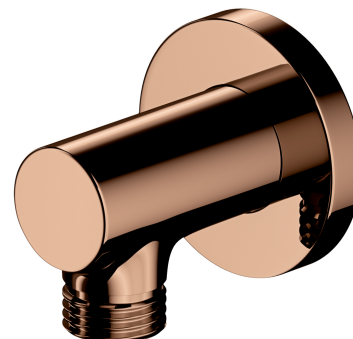

SHOWER ELBOW | shower elbow

Finish: polished copper (CP)

Technologies

The product is made of high quality A-grade brass.

Flow characteristics

- working pressure 1-5 bar

Specification

- brass
- rosette dimensions: \varnothing 5.5 cm
- distance from the wall: 5.5 cm