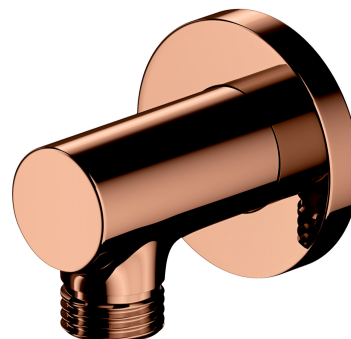

SHOWER ELBOW | shower elbow

Finish: copper (CP)

Technologies

The product is made of high quality A-grade brass.

Flow characteristics

- working pressure 1-5 bar

Specification

- brass
- rosette dimensions: $\varnothing 5.5$ cm
- distance from the wall: 5.5 cm