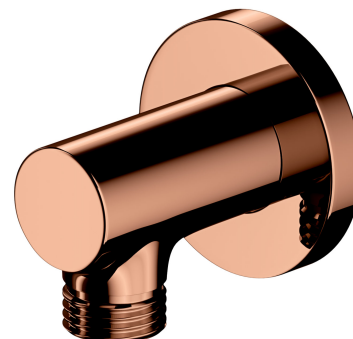

SHOWER ELBOW | shower elbow

Finish: polished copper (CP)

Technologies

The product is made of high quality A-grade brass.

Flow characteristics

- working pressure 1-5 bar

Specification

- brass
- rosette dimensions: $\varnothing 5.5$ cm
- distance from the wall: 5.5 cm