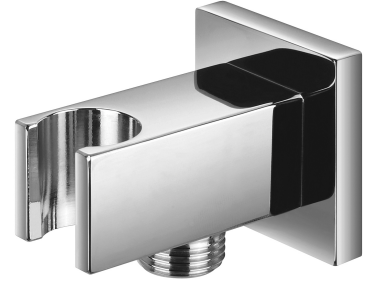

## SHOWER ELBOW | shower elbow

---

Finish: chrome (CR)

## Technologies

---

The product is made of high quality A-grade brass.

## Specification

---

- brass
- with a hand shower bracket
- rosette dimensions: 5 x 5 cm, distance from the wall: 7 cm