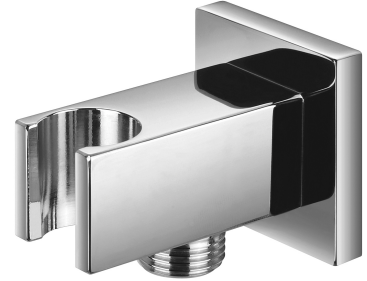

SHOWER ELBOW | shower elbow

Finish: chrome (CR)

Technologies

The product is made of high quality A-grade brass.

Flow characteristics

- working pressure 1-5 bar

Specification

- brass
- with a hand shower bracket
- rosette dimensions: 5 x 5 cm, distance from the wall: 7 cm