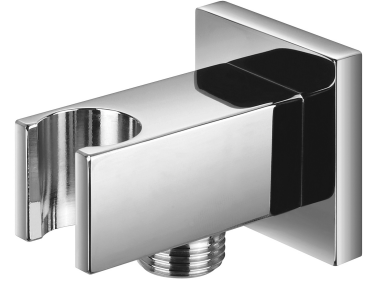

SHOWER ELBOW | shower elbow

Finish: polished chrome (CR)

Technologies

The product is made of high quality A-grade brass.

Flow characteristics

- working pressure 1-5 bar

Specification

- brass
- with a hand shower bracket
- rosette dimensions: 5 x 5 cm, distance from the wall: 7 cm