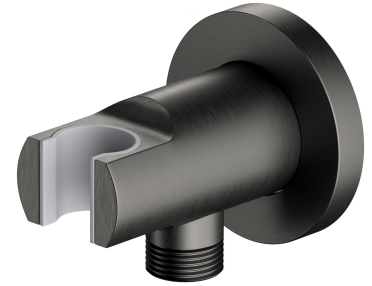

SHOWER ELBOW | shower elbow

Finish: brushed graphite (GR)

Technologies

The product is made of high quality A-grade brass.

Flow characteristics

- working pressure 1-5 bar

Specification

- brass
- with a hand shower bracket
- rosette dimensions: $\varnothing 6$ cm, distance from the wall: 7 cm
- protective insert