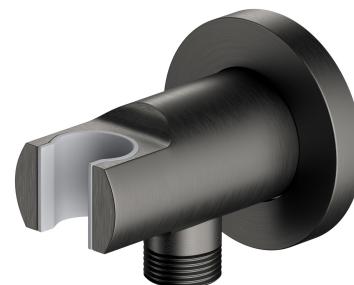

## SHOWER ELBOW | shower elbow

---

Finish: graphite (GR)

## Technologies

---

The product is made of high quality A-grade brass.

## Flow characteristics

---

- working pressure 1-5 bar

## Specification

---

- brass
- with a hand shower bracket
- rosette dimensions:  $\varnothing 6$  cm, distance from the wall: 7 cm
- protective insert