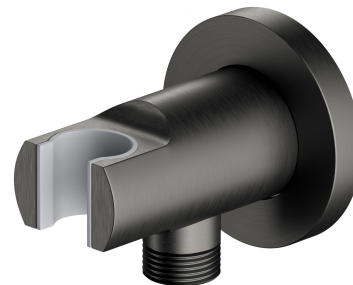

SHOWER ELBOW | shower elbow

Finish: brushed graphite (GR)

Technologies

The product is made of high quality A-grade brass.

Flow characteristics

- working pressure 1-5 bar

Specification

- brass
- with a hand shower bracket
- rosette dimensions: $\varnothing 6$ cm, distance from the wall: 7 cm
- protective insert