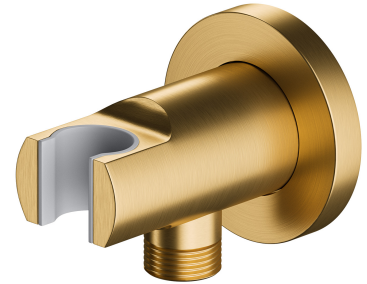

## SHOWER ELBOW | shower elbow

---

Finish: brushed gold (GLB)

## Technologies

---

The product is coated using the advanced PVD technology which guarantees the highest possible durability and facilitates cleaning.

The product is made of high quality A-grade brass.

## Specification

---

- brass
- with a hand shower bracket
- rosette dimensions:  $\varnothing 6$  cm, distance from the wall: 7 cm
- protective insert