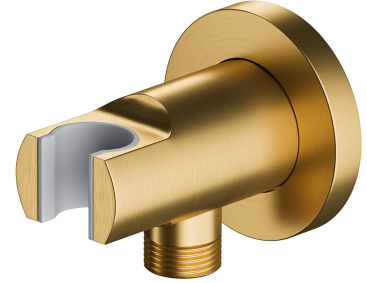

SHOWER ELBOW | shower elbow

Finish: brushed gold (GLB)

Technologies

The product is coated using the advanced PVD technology which guarantees highest possible durability, offers exceptional resistance to damage and facilitates cleaning.

The product is made of high quality A-grade brass.

Flow characteristics

- working pressure 1-5 bar

Specification

- brass
- with a hand shower bracket
- rosette dimensions: $\varnothing 6$ cm, distance from the wall: 7 cm
- protective insert