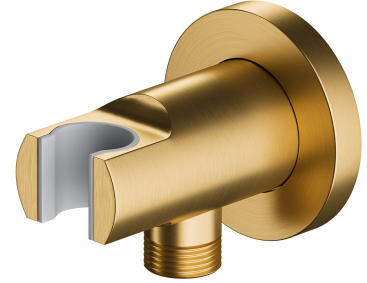

SHOWER ELBOW | shower elbow

Finish: brushed gold (GLB)

Technologies

The product is coated using the advanced PVD technology which guarantees the highest possible durability and facilitates cleaning.

The product is made of high quality A-grade brass.

Flow characteristics

- working pressure 1-5 bar

Specification

- brass
- with a hand shower bracket
- rosette dimensions: $\varnothing 6$ cm, distance from the wall: 7 cm
- protective insert