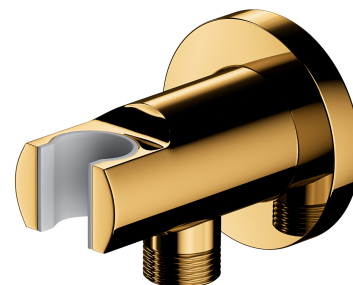

## SHOWER ELBOW | shower elbow

---

Finish: gold (GL)

## Technologies

---

The product is coated using the advanced PVD technology which guarantees highest possible durability, offers exceptional resistance to damage and facilitates cleaning.

The product is made of high quality A-grade brass.

## Specification

---

- brass
- with a hand shower bracket
- rosette dimensions:  $\varnothing 6$  cm, distance from the wall: 7 cm
- protective insert