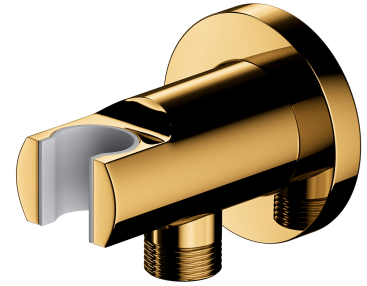

## SHOWER ELBOW | shower elbow

---

Finish: polished gold (GL)

## Technologies

---

The product is coated using the advanced PVD technology which guarantees the highest possible durability and facilitates cleaning.

The product is made of high quality A-grade brass.

## Specification

---

- brass
- with a hand shower bracket
- rosette dimensions:  $\varnothing 6$  cm, distance from the wall: 7 cm
- protective insert