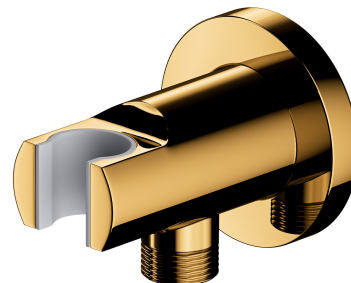

## SHOWER ELBOW | shower elbow

---

Finish: polished gold (GL)

## Technologies

---

The product is coated using the advanced PVD technology which guarantees the highest possible durability and facilitates cleaning.

The product is made of high quality A-grade brass.

## Specification

---

- brass
- with a hand shower bracket
- rosette dimensions:  $\varnothing 6$  cm, distance from the wall: 7 cm
- protective insert