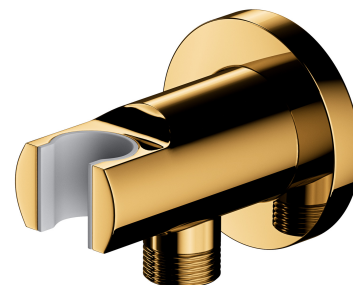

SHOWER ELBOW | shower elbow

Finish: gold (GL)

Technologies

The product is coated using the advanced PVD technology which guarantees highest possible durability, offers exceptional resistance to damage and facilitates cleaning.

The product is made of high quality A-grade brass.

Flow characteristics

- working pressure 1-5 bar

Specification

- brass
- with a hand shower bracket
- rosette dimensions: $\varnothing 6$ cm, distance from the wall: 7 cm
- protective insert