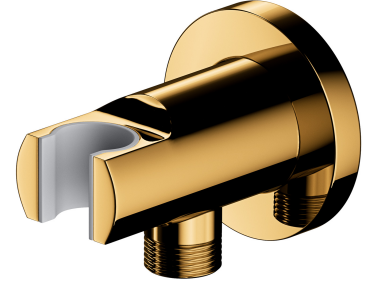

## SHOWER ELBOW | shower elbow

---

Finish: polished gold (GL)

## Technologies

---

The product is coated using the advanced PVD technology which guarantees the highest possible durability and facilitates cleaning.

The product is made of high quality A-grade brass.

## Specification

---

- brass
- with a hand shower bracket
- rosette dimensions:  $\varnothing 6$  cm, distance from the wall: 7 cm
- protective insert