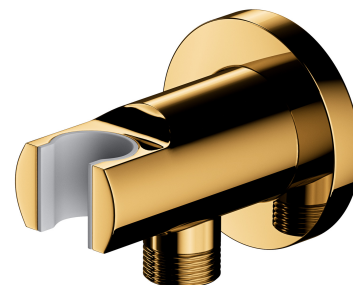

SHOWER ELBOW | shower elbow

Finish: polished gold (GL)

Technologies

The product is coated using the advanced PVD technology which guarantees the highest possible durability and facilitates cleaning.

The product is made of high quality A-grade brass.

Flow characteristics

- working pressure 1-5 bar

Specification

- brass
- with a hand shower bracket
- rosette dimensions: $\varnothing 6$ cm, distance from the wall: 7 cm
- protective insert