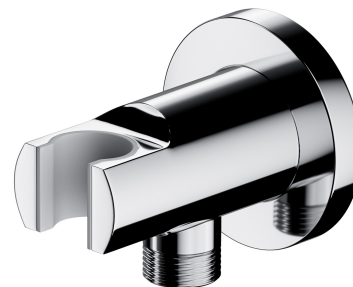

## SHOWER ELBOW | shower elbow

---

Finish: chrome (CR)

## Technologies

---

The product is made of high quality A-grade brass.

## Flow characteristics

---

- working pressure 1-5 bar

## Specification

---

- brass
- with a hand shower bracket
- rosette dimensions:  $\varnothing 6$  cm, distance from the wall: 7 cm
- protective insert