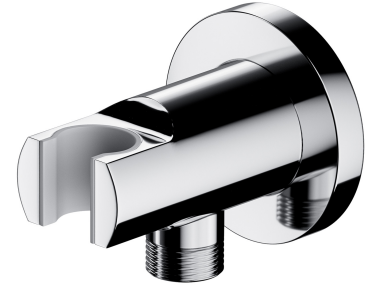

SHOWER ELBOW | shower elbow

Finish: polished chrome (CR)

Technologies

The product is made of high quality A-grade brass.

Flow characteristics

- working pressure 1-5 bar

Specification

- brass
- with a hand shower bracket
- rosette dimensions: $\varnothing 6$ cm, distance from the wall: 7 cm
- protective insert