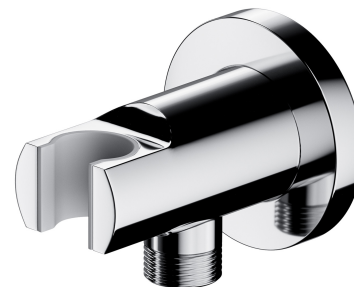

SHOWER ELBOW | shower elbow

Finish: chrome (CR)

Technologies

The product is made of high quality A-grade brass.

Flow characteristics

- working pressure 1-5 bar

Specification

- brass
- with a hand shower bracket
- rosette dimensions: $\varnothing 6$ cm, distance from the wall: 7 cm
- protective insert