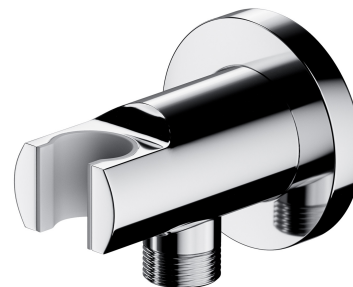

SHOWER ELBOW | shower elbow

Finish: polished chrome (CR)

Technologies

The product is made of high quality A-grade brass.

Flow characteristics

- working pressure 1-5 bar

Specification

- brass
- with a hand shower bracket
- rosette dimensions: $\varnothing 6$ cm, distance from the wall: 7 cm
- protective insert