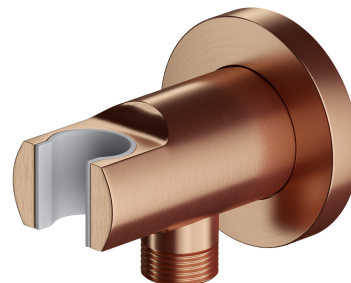

SHOWER ELBOW | shower elbow

Finish: brushed copper (CPB)

Technologies

The product is coated using the advanced PVD technology which guarantees the highest possible durability and facilitates cleaning.

The product is made of high quality A-grade brass.

Flow characteristics

- working pressure 1-5 bar

Specification

- brass
- with a hand shower bracket
- rosette dimensions: $\varnothing 6$ cm, distance from the wall: 7 cm
- protective insert