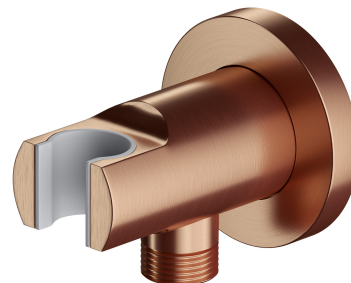

## SHOWER ELBOW | shower elbow

---

Finish: brushed copper (CPB)

## Technologies

---

The product is coated using the advanced PVD technology which guarantees the highest possible durability and facilitates cleaning.

The product is made of high quality A-grade brass.

## Flow characteristics

---

- working pressure 1-5 bar

## Specification

---

- brass
- with a hand shower bracket
- rosette dimensions:  $\varnothing 6$  cm, distance from the wall: 7 cm
- protective insert