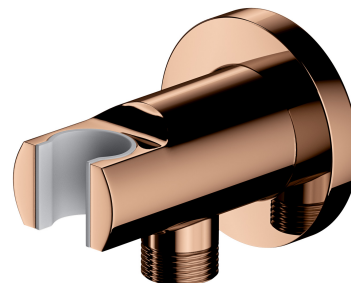

## SHOWER ELBOW | shower elbow

---

Finish: polished copper (CP)

## Technologies

---

The product is coated using the advanced PVD technology which guarantees the highest possible durability and facilitates cleaning.

The product is made of high quality A-grade brass.

## Flow characteristics

---

- working pressure 1-5 bar

## Specification

---

- brass
- with a hand shower bracket
- rosette dimensions:  $\varnothing 6$  cm, distance from the wall: 7 cm
- protective insert