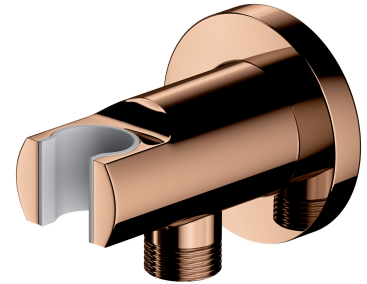

## SHOWER ELBOW | shower elbow

---

Finish: copper (CP)

## Technologies

---

The product is coated using the advanced PVD technology which guarantees highest possible durability, offers exceptional resistance to damage and facilitates cleaning.

The product is made of high quality A-grade brass.

## Flow characteristics

---

- working pressure 1-5 bar

## Specification

---

- brass
- with a hand shower bracket
- rosette dimensions:  $\varnothing 6$  cm, distance from the wall: 7 cm
- protective insert