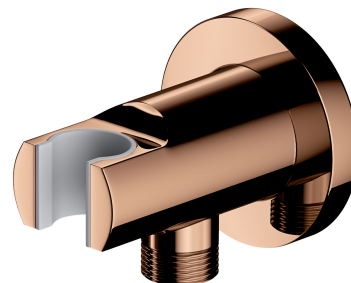

## SHOWER ELBOW | shower elbow

---

Finish: copper (CP)

## Technologies

---

The product is coated using the advanced PVD technology which guarantees the highest possible durability and facilitates cleaning.

The product is made of high quality A-grade brass.

## Flow characteristics

---

- working pressure 1-5 bar

## Specification

---

- brass
- with a hand shower bracket
- rosette dimensions:  $\varnothing 6$  cm, distance from the wall: 7 cm
- protective insert