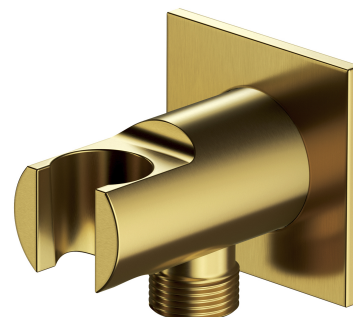

SHOWER ELBOW | shower elbow

Finish: brushed gold (GLB)

Technologies

The product is coated using the advanced PVD technology which guarantees the highest possible durability and facilitates cleaning.

The product is made of high quality A-grade brass.

Flow characteristics

- working pressure 1-5 bar

Specification

- brass
- with a hand shower bracket
- rosette dimensions: 6 x 6 cm
- distance from the wall 7 cm