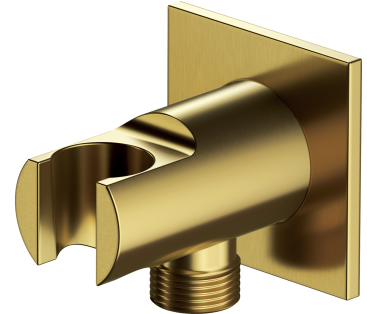

## SHOWER ELBOW | shower elbow

---

Finish: brushed gold (GLB)

## Technologies

---

The product is coated using the advanced PVD technology which guarantees highest possible durability, offers exceptional resistance to damage and facilitates cleaning.

The product is made of high quality A-grade brass.

## Specification

---

- brass
- with a hand shower bracket
- rosette dimensions: 6 x 6 cm
- distance from the wall 7 cm