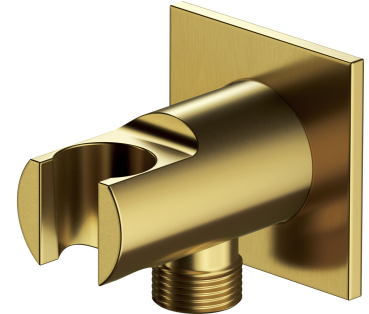

SHOWER ELBOW | shower elbow

Finish: brushed gold (GLB)

Technologies

The product is coated using the advanced PVD technology which guarantees the highest possible durability and facilitates cleaning.

The product is made of high quality A-grade brass.

Flow characteristics

- working pressure 1-5 bar

Specification

- brass
- with a hand shower bracket
- rosette dimensions: 6 x 6 cm
- distance from the wall 7 cm