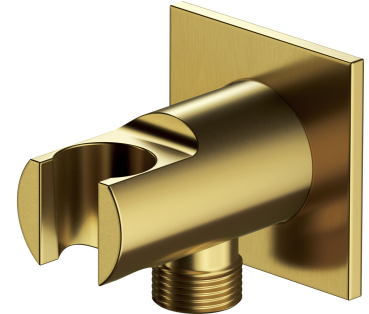

SHOWER ELBOW | shower elbow

Finish: brushed gold (GLB)

Technologies

The product is coated using the advanced PVD technology which guarantees highest possible durability, offers exceptional resistance to damage and facilitates cleaning.

The product is made of high quality A-grade brass.

Flow characteristics

- working pressure 1-5 bar

Specification

- brass
- with a hand shower bracket
- rosette dimensions: 6 x 6 cm
- distance from the wall 7 cm