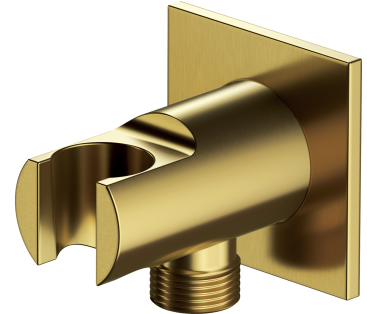

## SHOWER ELBOW | shower elbow

---

Finish: brushed gold (GLB)

## Technologies

---

The product is coated using the advanced PVD technology which guarantees the highest possible durability and facilitates cleaning.

The product is made of high quality A-grade brass.

## Specification

---

- brass
- with a hand shower bracket
- rosette dimensions: 6 x 6 cm
- distance from the wall 7 cm