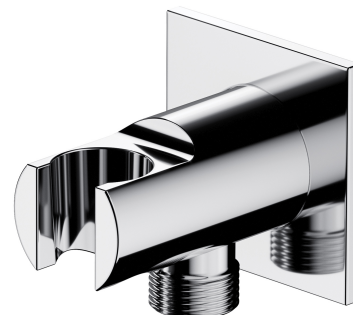

SHOWER ELBOW | shower elbow

Finish: polished chrome (CR)

Technologies

The product's coating, made using advanced galvanization technology, is durable and easy to clean.

The product is made of high quality A-grade brass.

Flow characteristics

- working pressure 1-5 bar

Specification

- brass
- with a hand shower bracket
- rosette dimensions: 6 x 6 cm
- distance from the wall 7 cm