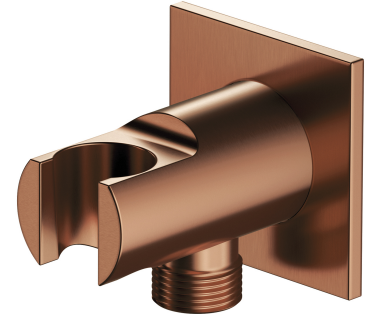

## SHOWER ELBOW | shower elbow

---

Finish: brushed copper (CPB)

## Technologies

---

The product is coated using the advanced PVD technology which guarantees the highest possible durability and facilitates cleaning.

The product is made of high quality A-grade brass.

## Flow characteristics

---

- working pressure 1-5 bar

## Specification

---

- brass
- with a hand shower bracket
- rosette dimensions: 6 x 6 cm
- distance from the wall 7 cm