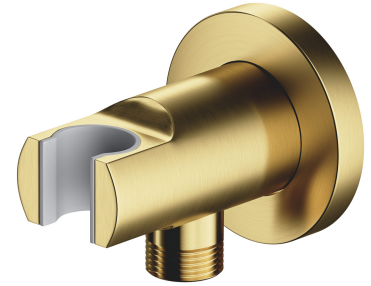

SHOWER ELBOW | shower elbow

Finish: brushed brass (BSB)

Technologies

The product is coated using the advanced PVD technology which guarantees the highest possible durability and facilitates cleaning.

Flow characteristics

- working pressure 1-5 bar

Specification

- brass
- with a hand shower bracket
- rosette dimensions: $\varnothing 6$ cm, distance from the wall: 7 cm
- protective insert