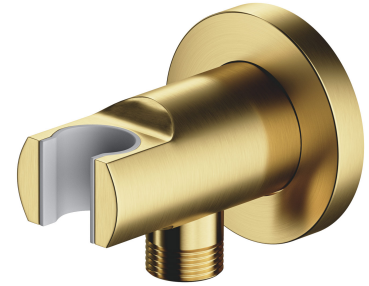

SHOWER ELBOW | shower elbow

Finish: brushed brass (BSB)

Technologies

The product is coated using the advanced PVD technology which guarantees highest possible durability, offers exceptional resistance to damage and facilitates cleaning.

Flow characteristics

- working pressure 1-5 bar

Specification

- brass
- with a hand shower bracket
- rosette dimensions: $\varnothing 6$ cm, distance from the wall: 7 cm
- protective insert