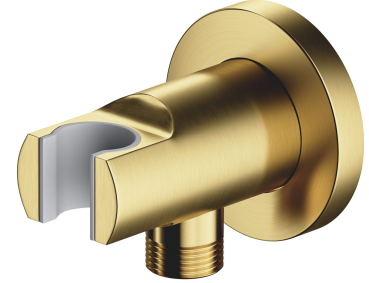

SHOWER ELBOW | shower elbow

Finish: brushed brass (BSB)

Technologies

The product is coated using the advanced PVD technology which guarantees the highest possible durability and facilitates cleaning.

Flow characteristics

- working pressure 1-5 bar

Specification

- brass
- with a hand shower bracket
- rosette dimensions: $\varnothing 6$ cm, distance from the wall: 7 cm
- protective insert