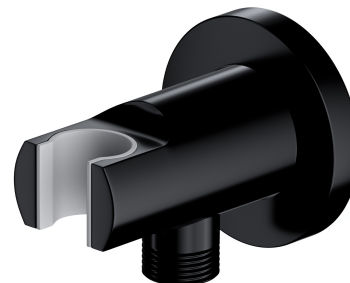

## SHOWER ELBOW | shower elbow

---

Finish: black (BLH)

## Technologies

---

The product is made of high quality A-grade brass.

## Specification

---

- brass
- with a hand shower bracket
- rosette dimensions:  $\varnothing 6$  cm, distance from the wall: 7 cm
- protective insert