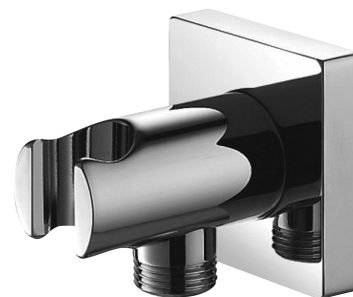

SHOWER ELBOW | shower elbow

Finish: polished chrome (CR)

Technologies

The product is made of high quality A-grade brass.

Flow characteristics

- working pressure 1-5 bar

Specification

- brass
- with a hand shower bracket
- rosette dimensions: 6 x 6 cm, distance from the wall: 7 cm