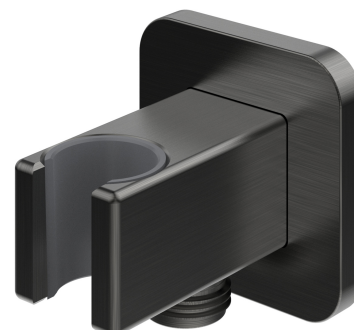

## SHOWER ELBOW | shower elbow

---

Finish: graphite (GR)

Certificates: Polish Hygienic Certificate PZH

## Technologies

---

The product is made of high quality A-grade brass.

## Flow characteristics

---

- working pressure 1-5 bar

## Specification

---

- brass
- with a hand shower bracket
- rosette dimensions: 6 x 6 cm, distance from the wall: 6.6 cm
- protective insert