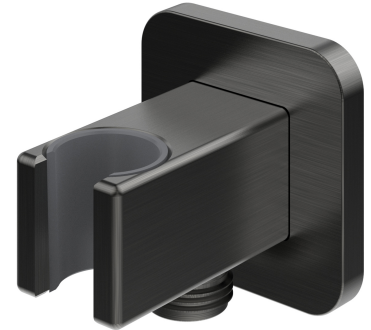

SHOWER ELBOW | shower elbow

Finish: brushed graphite (GR)

Certificates: Polish Hygienic Certificate PZH

Technologies

The product is made of high quality A-grade brass.

Flow characteristics

- working pressure 1-5 bar

Specification

- brass
- with a hand shower bracket
- rosette dimensions: 6 x 6 cm, distance from the wall: 6.6 cm
- protective insert