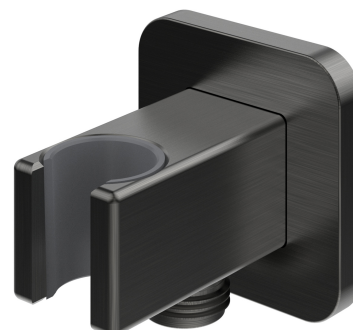

## SHOWER ELBOW | shower elbow

---

Finish: brushed graphite (GR)

Certificates: Polish Hygienic Certificate PZH

## Technologies

---

The product is made of high quality A-grade brass.

## Flow characteristics

---

- working pressure 1-5 bar

## Specification

---

- brass
- with a hand shower bracket
- rosette dimensions: 6 x 6 cm, distance from the wall: 6.6 cm
- protective insert