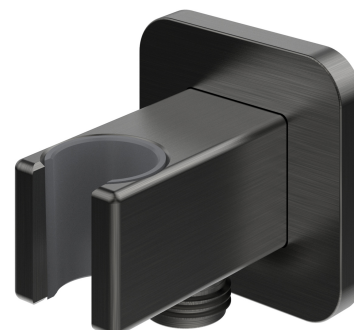

SHOWER ELBOW | shower elbow

Finish: graphite (GR)

Certificates: Polish Hygienic Certificate PZH

Technologies

The product is made of high quality A-grade brass.

Flow characteristics

- working pressure 1-5 bar

Specification

- brass
- with a hand shower bracket
- rosette dimensions: 6 x 6 cm, distance from the wall: 6.6 cm
- protective insert