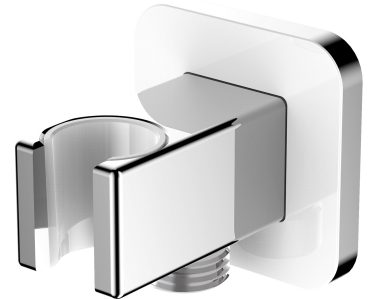

SHOWER ELBOW | shower elbow

Finish: polished chrome / white (CRB)

Certificates: Polish Hygienic Certificate PZH

Technologies

The product is made of high quality A-grade brass.

Flow characteristics

- working pressure 1-5 bar

Specification

- brass
- with a hand shower bracket
- rosette dimensions: 6 x 6 cm, distance from the wall: 6.6 cm
- protective insert