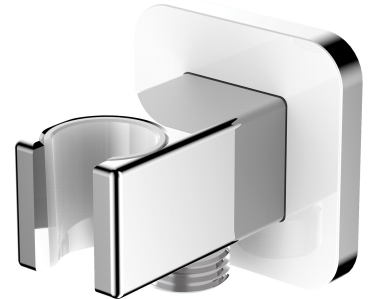

SHOWER ELBOW | shower elbow

Finish: polished chrome / white (CRB)

Certificates: Polish Hygienic Certificate PZH

Technologies

The product is made of high quality A-grade brass.

Flow characteristics

- working pressure 1-5 bar

Specification

- brass
- with a hand shower bracket
- rosette dimensions: 6 x 6 cm, distance from the wall: 6.6 cm
- protective insert